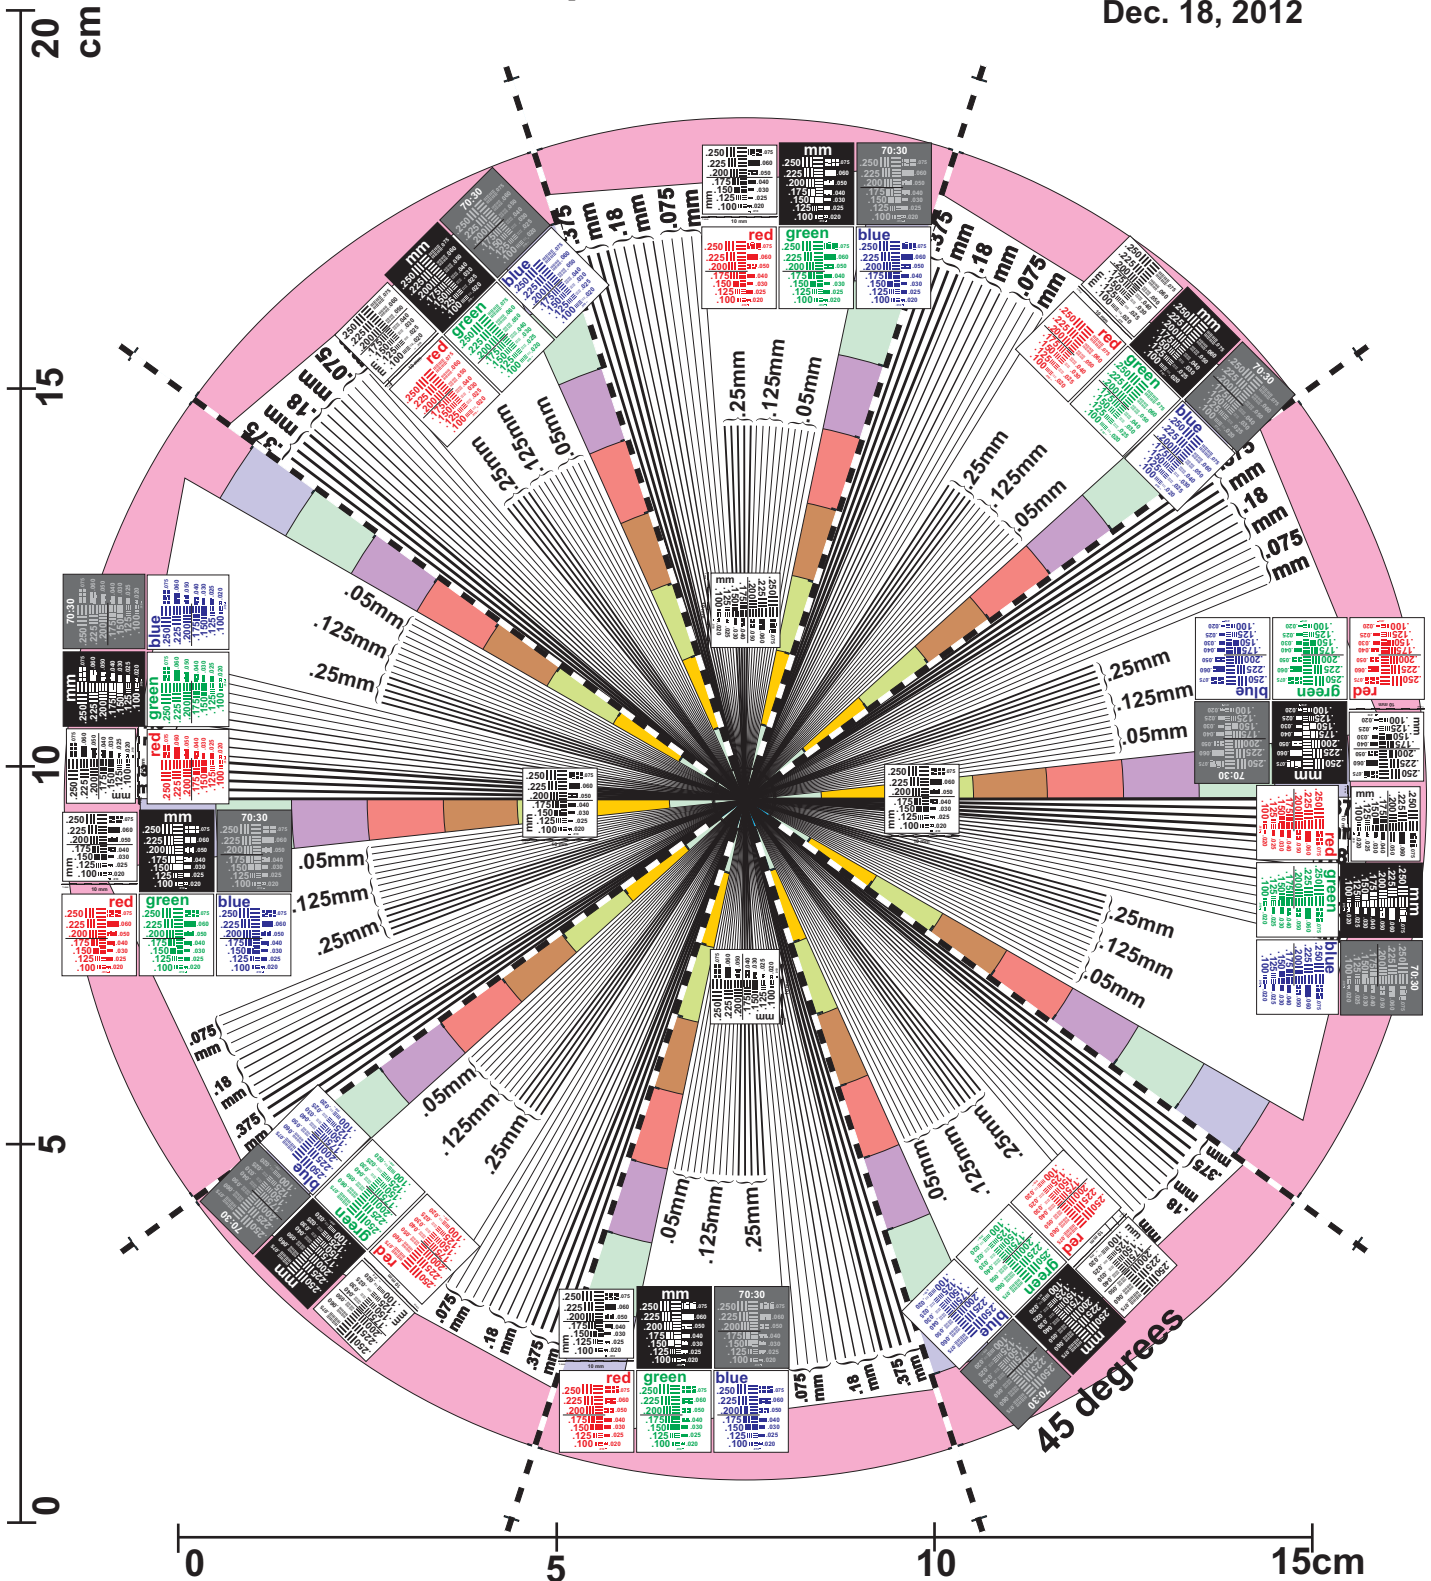

# Printer resolution pattern made with CorelDraw X5

Dec. 18, 2012

Each colour band is 1 cm wide. Black bars in dashed line are 2mm long.

Filename: Printer resolution pattern with bars & diverging lines 18dec2012.pdf

Printer \_\_\_\_\_ Paper \_\_\_\_\_ Date \_\_\_\_\_

Filename \_\_\_\_\_ Image number \_\_\_\_\_